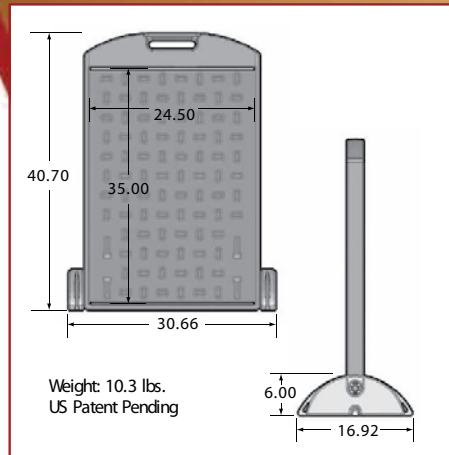

# Sidewalk Sign

- Narrow footprint
- Black or white
- 24" x 36" sign blank
- 2 signs per frame

Sand or water fillable feet add stability. Free Funnel packed with every feet set simplifies loading.

Molded-in hole allows wiring or chaining base to a specific location, deterring theft.