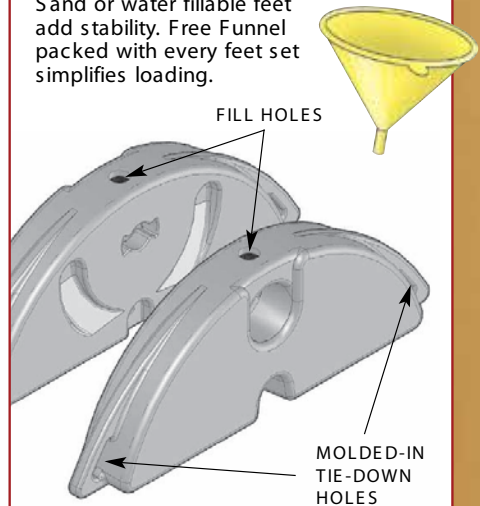

# Sidewalk Sign

- Narrow footprint
- Black or white
- 24" x 36" sign blank
- 2 signs per frame

Sand or water fillable feet add stability. Free Funnel packed with every feet set simplifies loading.

Molded-in hole allows wiring or chaining base to a specific location, deterring theft.

# Sidewalk Sign

- Sign blanks quickly slide in and out and stay securely in place.
- 24" x 36" sign blanks can be changed in seconds. Use coroplast, aluminum, acrylic or any foamboard.
- Outrigger feet slide into place and "click-lock" into position with no tools required.
- Outrigger feet can be filled with sand or water. Free funnel with every order to facilitate loading.
- Molded-in tie down hole allows wiring for security precautions.
- Message Boards & Marker Boards available in black or white. Other options available—see back page.
- Small footprint and classic design provide an aesthetic plus for any situation.