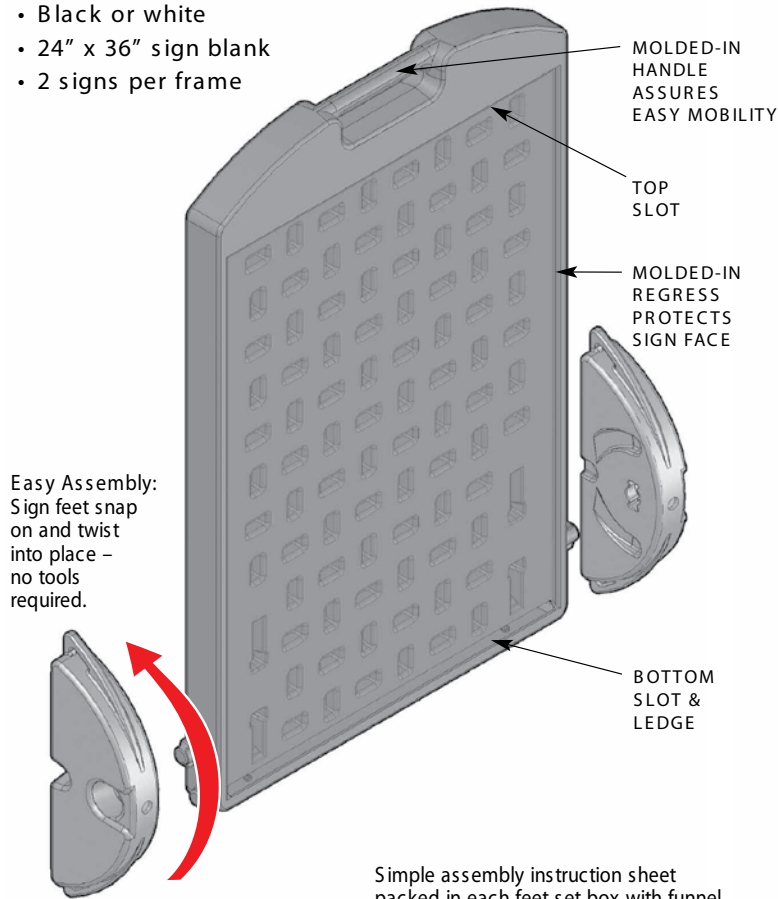

# Sidewalk Sign

- Narrow footprint
- Black or white
- 24" x 36" sign blank
- 2 signs per frame

Sand or water fillable feet add stability. Free Funnel packed with every feet set simplifies loading.

Molded-in hole allows wiring or chaining base to a specific location, deterring theft.

## Customize Your Sign

(See Changeable Options Sheet for more details.)

Slide in a Message Board...

or a Marker Board...

or a Graphic Sandwich

MADE IN THE USA  
US PATENT 7,337,569

**PLASTICADE®**

SIGN, GRAPHICS & DIGITAL IMAGING SOLUTIONS

# Sidewalk Sign

- Sign blanks quickly slide in and out and stay securely in place.
- 24" x 36" sign blanks can be changed in seconds. Use coroplast, aluminum, acrylic or any foamboard.
- Outrigger feet slide into place and "click-lock" into position with no tools required.
- Outrigger feet can be filled with sand or water. Free funnel with every order to facilitate loading.
- Molded-in tie down hole allows wiring for security precautions.
- Message Boards & Marker Boards available in black or white. Other options available—see back page.
- Small footprint and classic design provide an aesthetic plus for any situation.