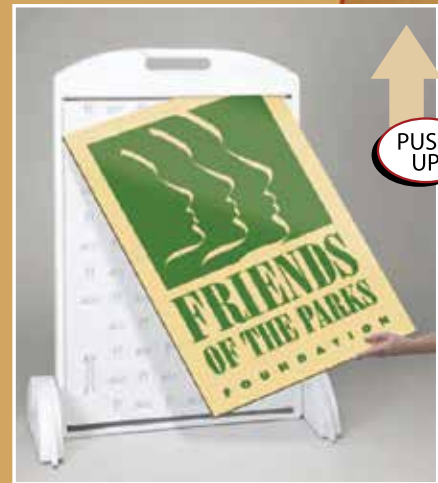

Sidewalk Sign

- Sign blanks quickly slide in and out and stay securely in place.
- 24" x 36" sign blanks can be changed in seconds. Use coroplast, aluminum, acrylic or any foamboard.
- Outrigger feet slide into place and "click-lock" into position with no tools required.
- Outrigger feet can be filled with sand or water. Free funnel with every order to facilitate loading.
- Molded-in tie down hole allows wiring for security precautions.
- Message Boards & Marker Boards available in black or white. Other options available—see back page.
- Small footprint and classic design provide an aesthetic plus for any situation.

Plasticade's Quick-Change Feature:

Slides in easily, and...